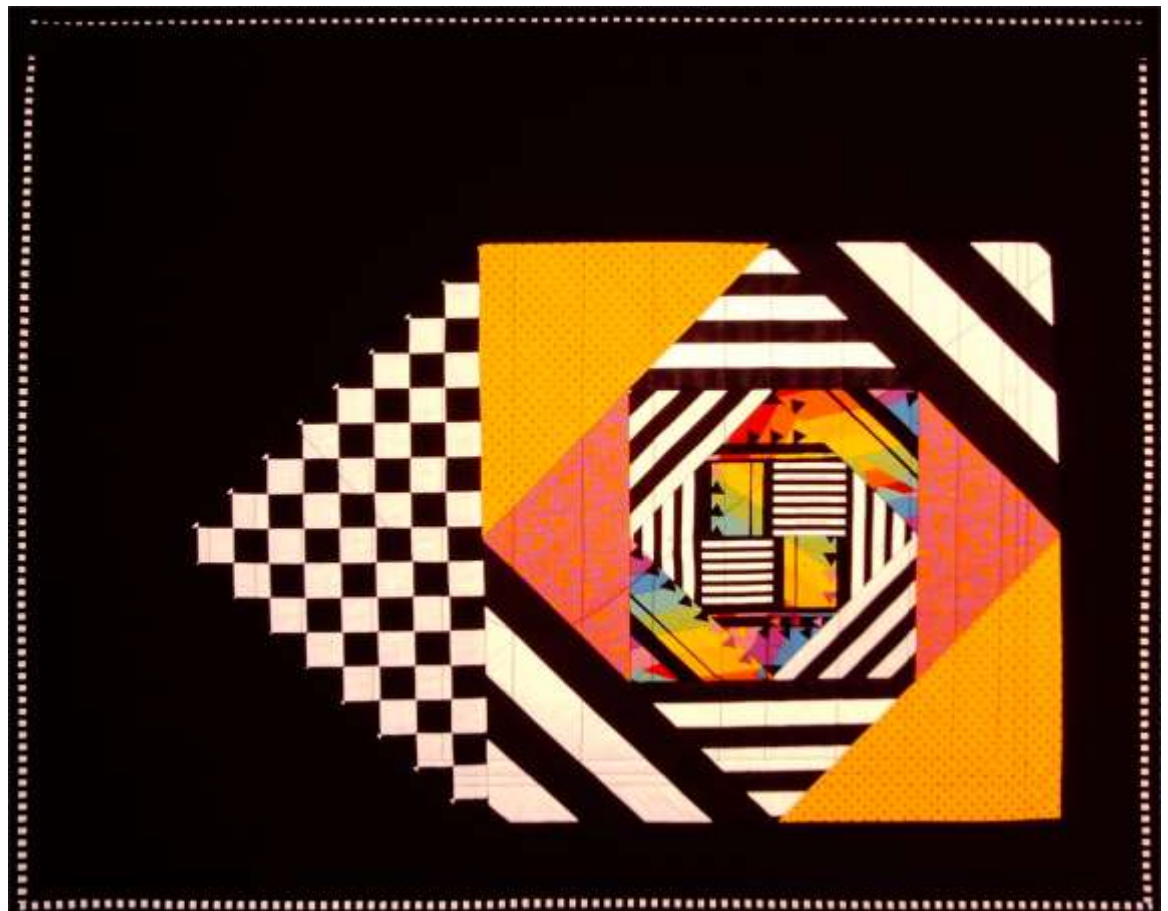

Exhibitions:

- Viewpoints: Textile Arts Center, Chicago, IL, 1989, (4 person invitational)
- Class Growers Gallery, Erie, PA, 1989
- First Annual Fiber Arts Juried Exhibition: Tod Madigan Art Gallery, California State University, Bakersfield, CA, 1989
- Expressions in Quilting, Barrington Area Arts Council Gallery, 1989, Barrington, IL (**first place**)