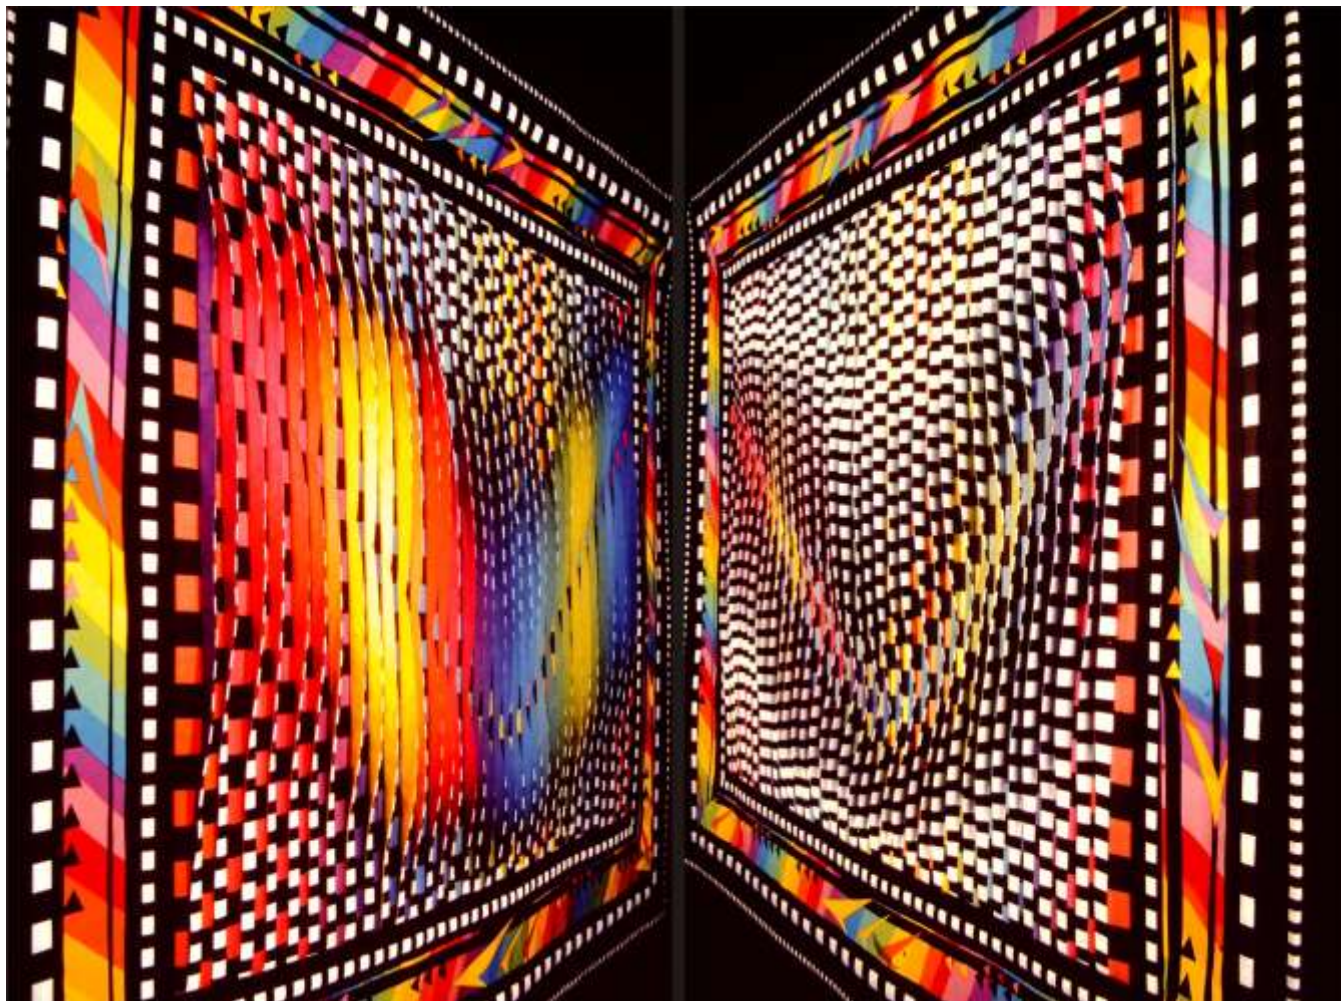

CARYL BRYER FALLERT-GENTRY • QUILT ART RECORD

Bryerpatch Studio • 10 Baycliff Pl. • Port Townsend, WA 98368 • caryl@bryerpatch.com • www.bryerpatch.com

Checking Over the Rainbow #4 (side views) • 48" x 38" • Copyright © Caryl Bryer Fallert • www.bryerpatch.com