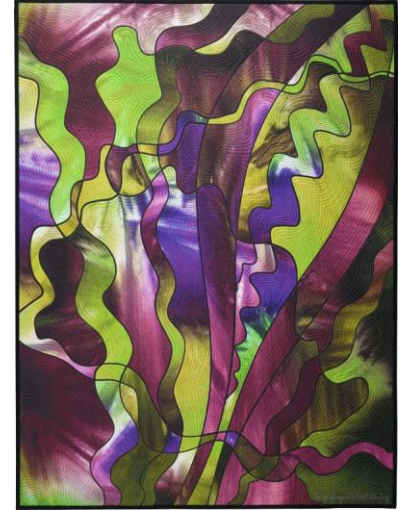

Vineyard

- DESIGN & QUILTING BY: Caryl Bryer Fallert-Gentry
- DATE 2024
- SIZE: 30" wide X 40" high
- MATERIALS: Fabric: 100% cotton • Batting: 50% cotton / 50% bamboo • Thread: polyester & acrylic
- TECHNIQUES: Dye painting, digital painting, digital printing, machine quilting
- IDENTIFYING MARKS: Signature & label
- PHOTO: Caryl Bryer Fallert-Gentry
- PRICE: \$4300.00

Design Concept & Process:

The design for Vineyard began with a doodle, which was hand-drawn with a stylus, directly on the touch-screen of my Microsoft Surface Computer using Corel Draw. I used a trace program to turn it into separate shapes. I took a photo of one of the fabrics I dye-painted twenty years ago and used different sections of the image to fill the various shapes in my design, resizing them, rotating them, and mirror imaging them to create the final composition. I liked the black outlines of the shapes and made them thicker, so they would show up from a distance. Once I had turned the whole design into a bitmap, I used a hue function to alter the colors in four different ways. All four color-ways were printed on cotton fabric by Spoonflower.

Vineyard is the third of the four panels I quilted, using several different colors of polyester and acrylic thread. The quilting lines follow the contours of the shapes with a spiral thrown in here and there. The finished quilt, in these colors, reminded me of the colors of grapes and red wine, therefore the title. The quilt is finished with a black binding. The backing fabric is from one my collections for Benartex.