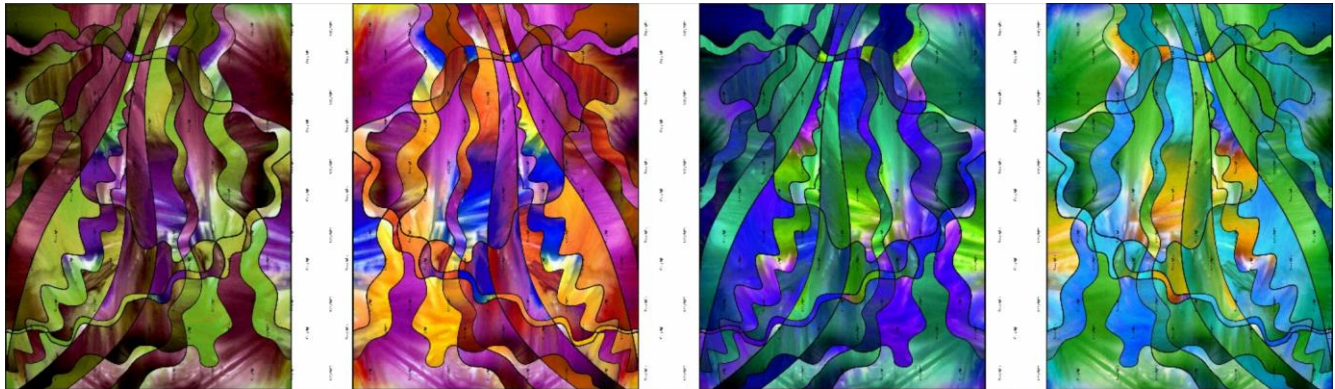

Vineyard

- DESIGN & QUILTING BY: Caryl Bryer Fallert-Gentry
- DATE 2024
- SIZE: 30" wide X 40" high
- MATERIALS: Fabric: 100% cotton • Batting: 50% cotton / 50% bamboo • Thread: polyester & acrylic
- TECHNIQUES: Dye painting, digital painting, digital printing, machine quilting
- IDENTIFYING MARKS: Signature & label
- PHOTO: Caryl Bryer Fallert-Gentry
- PRICE: \$4300.00

Design Concept & Process:

The design for Vineyard began with a doodle, which was hand-drawn with a stylus, directly on the touch-screen of my Microsoft Surface Computer using Corel Draw. I used a trace program to turn it into separate shapes. I took a photo of one of the fabrics I dye-painted twenty years ago and used different sections of the image to fill the various shapes in my design, resizing them, rotating them, and mirror imaging them to create the final composition. I liked the black outlines of the shapes and made them thicker, so they would show up from a distance. Once I had turned the whole design into a bitmap, I used a hue function to alter the colors in four different ways. All four color-ways were printed on cotton fabric by Spoonflower.

Vineyard is the third of the four panels I quilted, using several different colors of polyester and acrylic thread. The quilting lines follow the contours of the shapes with a spiral thrown in here and there. The finished quilt, in these colors, reminded me of the colors of grapes and red wine, therefore the title. The quilt is finished with a black binding. The backing fabric is from one my collections for Benartex.