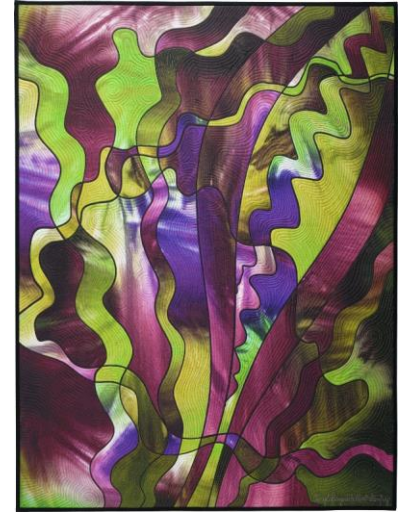

## Vineyard

- DESIGN & QUILTING BY: Caryl Bryer Fallert-Gentry
- DATE 2024
- SIZE: 30" wide X 40" high
- MATERIALS: Fabric: 100% cotton • Batting: 50% cotton / 50% bamboo • Thread: polyester & acrylic
- TECHNIQUES: Dye painting, digital painting, digital printing, machine quilting
- IDENTIFYING MARKS: Signature & label
- PHOTO: Caryl Bryer Fallert-Gentry
- PRICE: \$4300.00

### *Design Concept & Process:*

The design for Vineyard began with a doodle, which was hand-drawn with a stylus, directly on the touch-screen of my Microsoft Surface Computer using Corel Draw. I used a trace program to turn it into separate shapes. I took a photo of one of the fabrics I dye-painted twenty years ago and used different sections of the image to fill the various shapes in my design, resizing them, rotating them, and mirror imaging them to create the final composition. I liked the black outlines of the shapes and made them thicker, so they would show up from a distance. Once I had turned the whole design into a bitmap, I used a hue function to alter the colors in four different ways. All four color-ways were printed on cotton fabric by Spoonflower.

Conflagration is the third of the four panels I quilted, using several different colors of polyester and acrylic thread. The quilting lines follow the contours of the shapes with a spiral thrown in here and there. The finished quilt, in these colors, reminded me of the colors of grapes and red wine, therefore the title. The quilt is finished with a black binding. The backing fabric is from one my collections for Benartex.