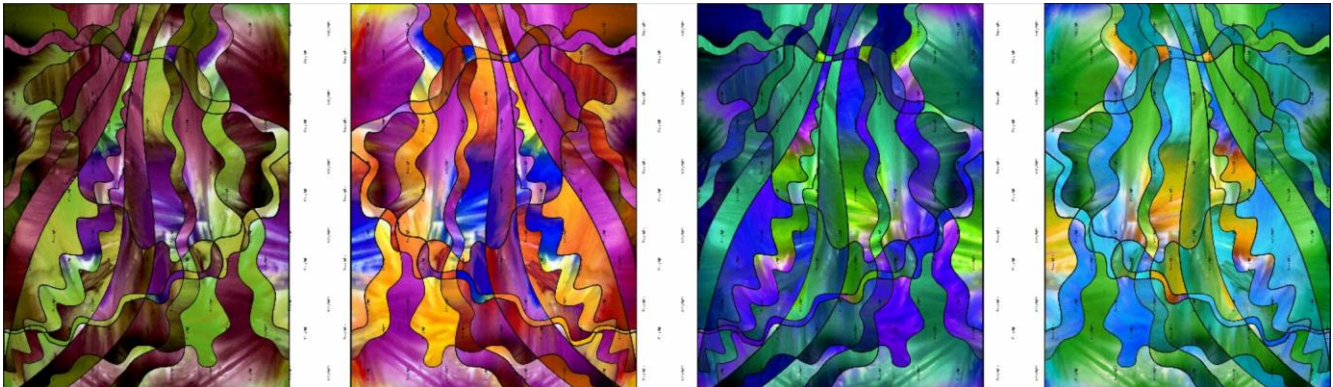

## Vineyard

- DESIGN & QUILTING BY: Caryl Bryer Fallert-Gentry
- DATE 2024
- SIZE: 30" wide X 40" high
- MATERIALS: Fabric: 100% cotton • Batting: 50% cotton / 50% bamboo • Thread: polyester & acrylic
- TECHNIQUES: Dye painting, digital painting, digital printing, machine quilting
- IDENTIFYING MARKS: Signature & label
- PHOTO: Caryl Bryer Fallert-Gentry
- PRICE: \$4300.00

### *Design Concept & Process:*

The design for Vineyard began with a doodle, which was hand-drawn with a stylus, directly on the touch-screen of my Microsoft Surface Computer using Corel Draw. I used a trace program to turn it into separate shapes. I took a photo of one of the fabrics I dye-painted twenty years ago and used different sections of the image to fill the various shapes in my design, resizing them, rotating them, and mirror imaging them to create the final composition. I liked the black outlines of the shapes and made them thicker, so they would show up from a distance. Once I had turned the whole design into a bitmap, I used a hue function to alter the colors in four different ways. All four color-ways were printed on cotton fabric by Spoonflower.

Conflagration is the third of the four panels I quilted, using several different colors of polyester and acrylic thread. The quilting lines follow the contours of the shapes with a spiral thrown in here and there. The finished quilt, in these colors, reminded me of the colors of grapes and red wine, therefore the title. The quilt is finished with a black binding. The backing fabric is from one my collections for Benartex.