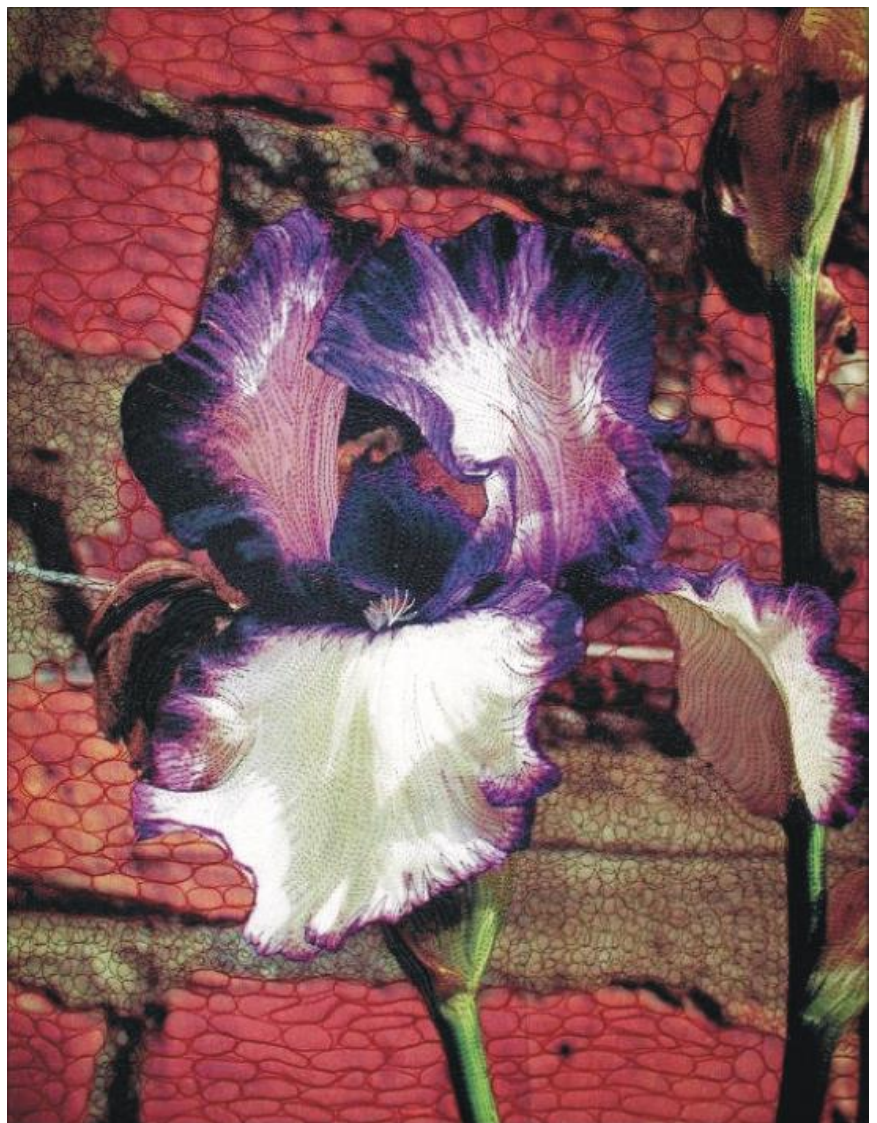

Publications:

- Quilt Savvy: Fallert's Guide to Images on Fabric 2004 AQS, pp. 7, 12, 88, 89